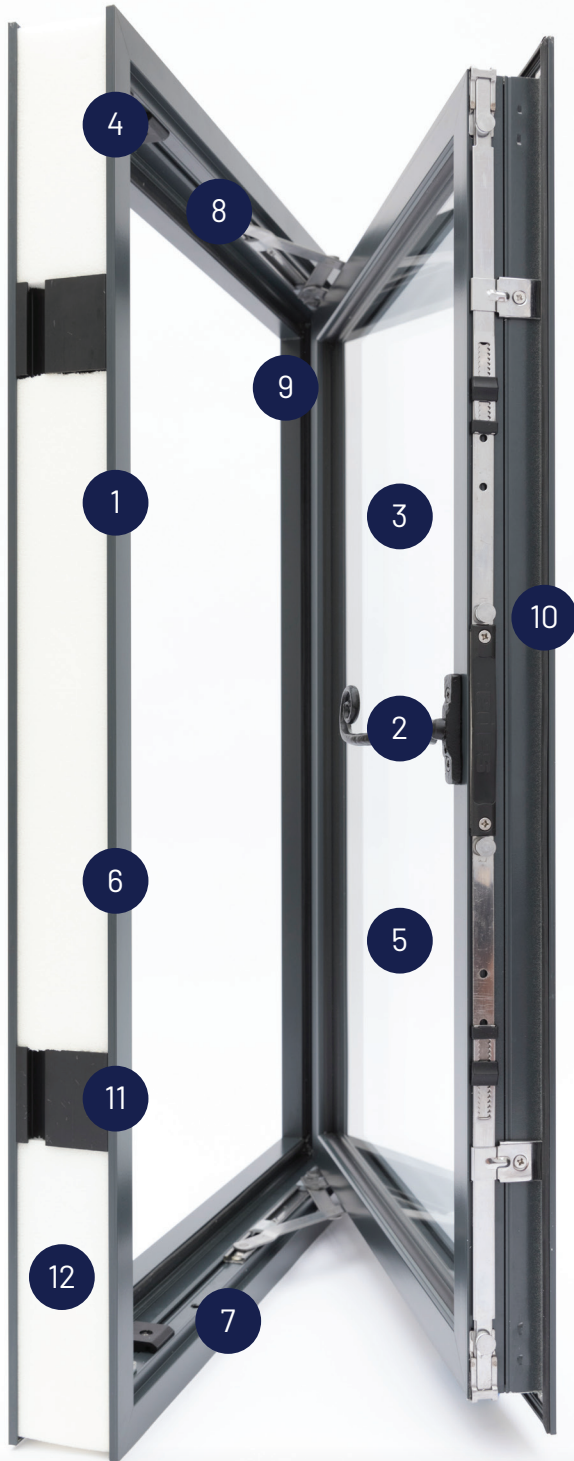

The A Plus flush casement window brings about new possibilities for the residential and commercial marketplace.

The elegant slim sightlines really add an elegance to traditional or contemporary buildings whilst its superior energy and weather ratings elevate the flush window to a new level in design and performance.

Ideal for a replacement of an existing set of windows or in a new build property the flush casement comes with a variety of options including the unique flush vent design. Refined in house at A Plus the vent highlights how aluminium is the perfect material in which to offer a flush casement option to your customers.

All styles are available with choice of double or triple glazing. Our stunning range of hardware options compliment the end result you are trying to achieve be that modern or classical. The long leg outer frame with matching transom and mullion are all options.

As you would expect the flush casement matches the full range of A Plus rated windows and doors thus offering a seamless range for any building.

FLUSH CASEMENT WINDOW

Key Features

- 1 Slimline, sleek aluminium frames
- 2 Traditional or contemporary ironmongery options
- 3 Excellent low energy ratings
- 4 High weather performance ratings
- 5 Double or triple glazing options
- 6 Low maintenance aluminium frames
- 7 Choice of any RAL colour or dual colour options
- 8 Unique A Plus vent option
- 9 Choice of sculptured or chamfered internal frame
- 10 High quality shootbolt locking mechanism
- 11 Fixing Braces for additional support
- 12 Foam inserts for superior thermal performance